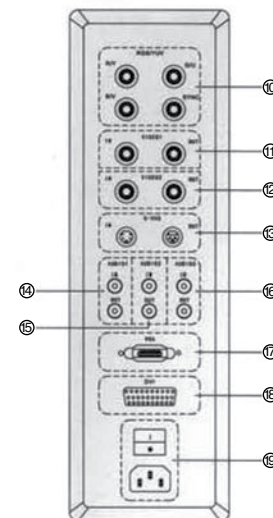

Dage-MTI (219) 872-5514

Call for additional product information or free product demos.

Visit online at www.dagemti.com.