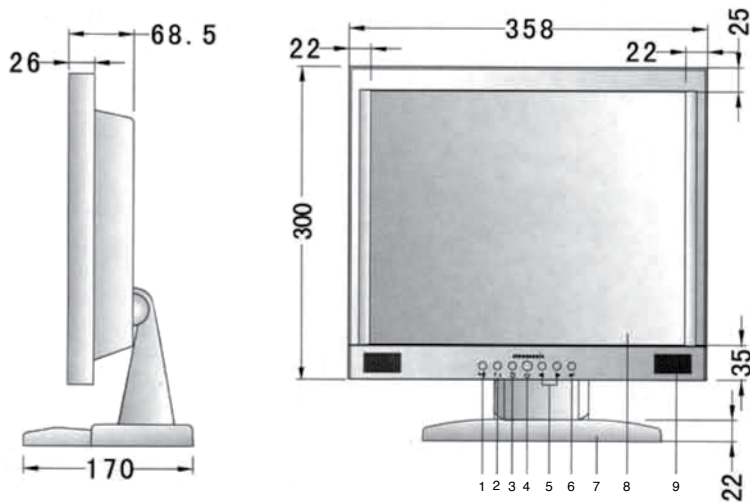

FEATURES

- 15" 4:3 LCD Monitor
- Brightness 350cd/m²
- Contrast 450:1
- Rack Mount Available
- Inputs Composite, S-Video, YPbPr , VGA, DVI
- 3D Comb Filter
- Dynamic Noise Reduction

SPECIFICATIONS

System	PAL, NTSC	
VGA	Display Panel	LCD
	Resolution	1024 X 768
	Brightness	350CD/m ²
	Contrast	450:1
	Response Time	8ms
	Viewing Angle	170°/150°
Video Input/Output	Composite Video Input	2 channels BNC input 1.0V p-p, 75Ω, 2 ch output
	S-Video	2 channel input (Y/C), 1 channel looping output
	DVI	2 channel input
	VGA	2 channel input
Audio	3 channel input, 2W, 3 channel output	
Menu	OSD	
Dimension	358 X300 X 68.5 (mm)	
Weight	4.5kg	
Power Source	Voltage	AC 100~230v 50~60Hz
	Power	MAX 32W
Operating Environment	Temperature: 0° C ~40° C; Operating Humidity:10%~85%	

VU-15 FLAT PANEL LCD MONITOR

FRONT PANEL CONTROLS

Profile

Front

1. Remote IR
2. Input select: AV1, AV2, S-Video, YPbPr, PC, and DVI
3. OSD On/Off
4. Power
5. a. OSD off: adjust volume (range 1-100)
b. OSD on: select forward/backward
c. Change current value or function of item selected
6. Select current item
7. Monitor bracket
8. Display panel
9. Speakers